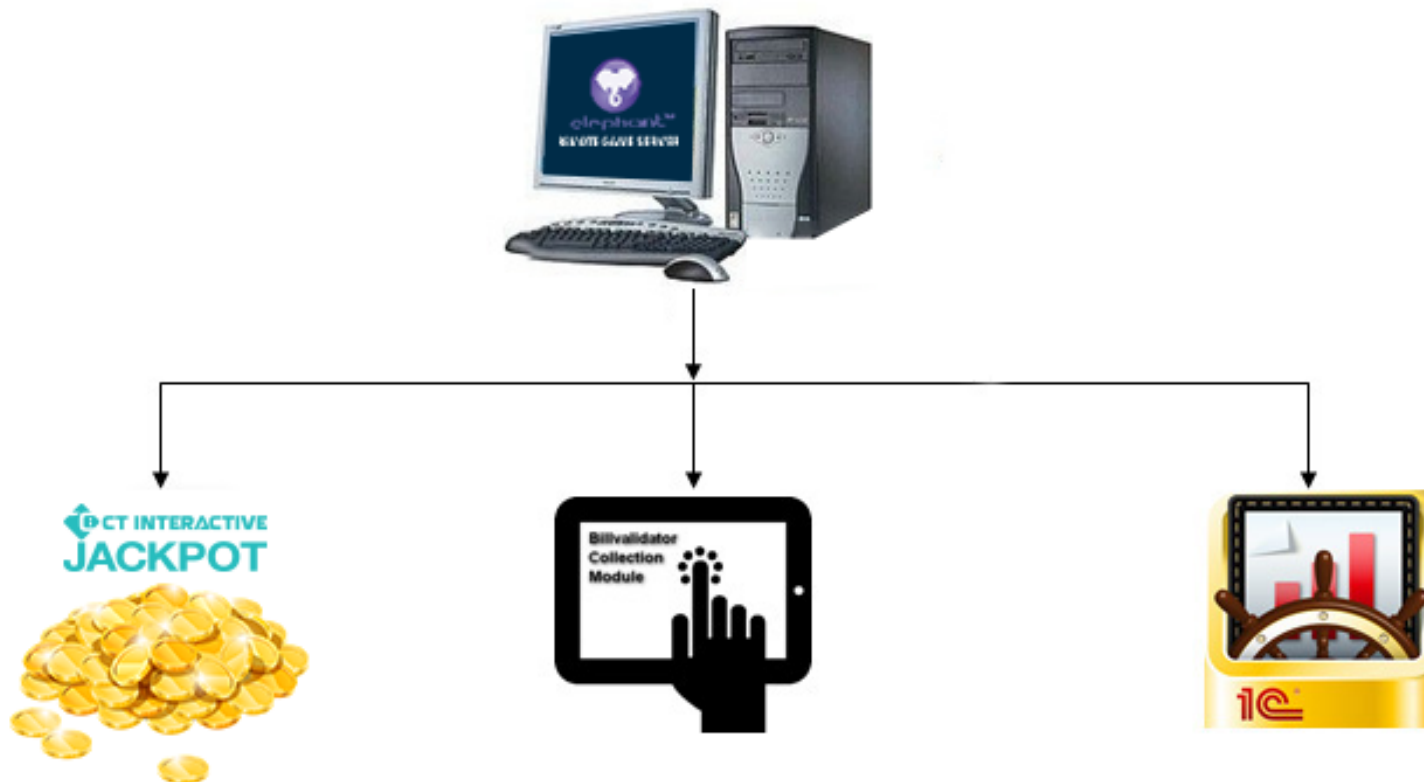

MYSTERY JACKPOT

Intro

CT Interactive`s Mystery Jackpot is an excellent tool for players` retention. It can be used for all kinds of customer segments, as the Jackpot levels are adjustable per campaign. The settings allow independent configuration for each of the levels in terms of credit contribution and prize limits. With Mystery Jackpot option the operator can offer up to 4 different Jackpot levels.

The CT Interactive`s Mystery Jackpot offers the players an additional chance to win which makes it very attractive for both the player and the casino, providing the operators with an excellent marketing technique in hand for a higher level of entertainment.

What are the CT Interactive`s Jackpot advantages?

- ▶ Offers attractive scale of jackpot accumulations
- ▶ Links games of CT Interactive in one jackpot accumulation
- ▶ Available for all casino sites at the end point
- ▶ Pays out at random during the play on each of the slot games in the CT Interactive category of the Slot section
- ▶ Offers different currencies

The CT Interactive`s Jackpot limits are adjustable for best results and the Jackpot could be set accordingly to specific requirements in terms of increment percentage, and bet filters.

Each level is hit within preset limits. The jackpot level is randomly chosen by the jackpot server with a win probability directly proportional to the bet level on the winning game.